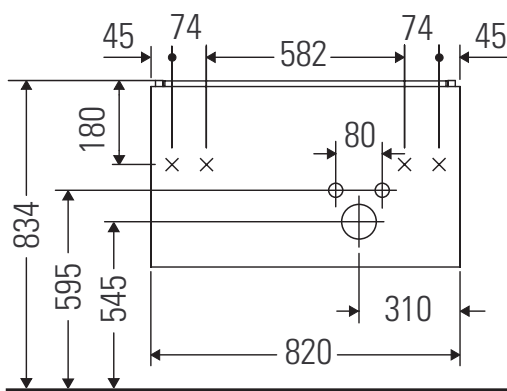

# L-Cube

## Montagehandleiding

| W<br>mm | X<br>mm |
|---------|---------|
| 17      | 834     |

ME by Starck # 234683