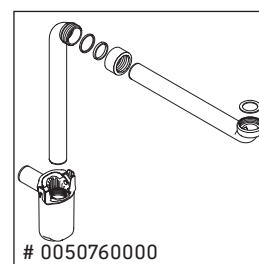

## Montagehandleiding

| W<br>mm | X<br>mm |
|---------|---------|
| 17      | 834     |

ME by Starck # 234683